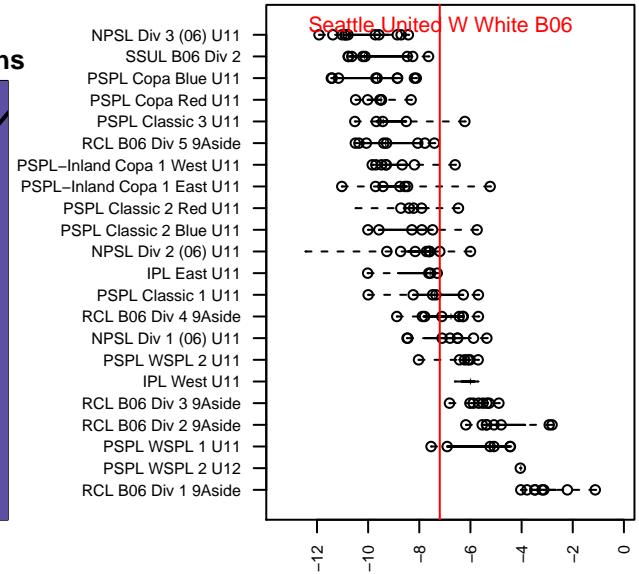

**attack and defense rating
relative to others at age
and all opponents in last 13 months**