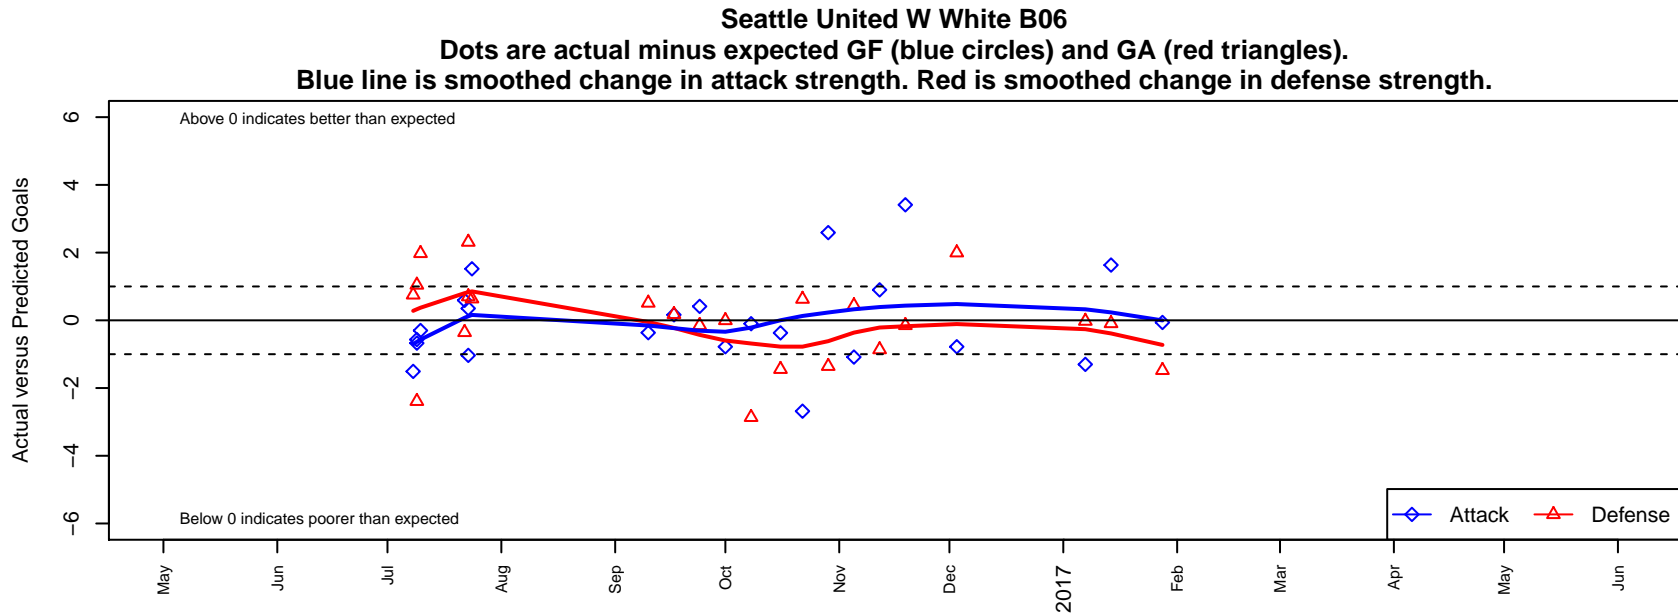

## Seattle United W White B06

Seattle United Regional  
 Seattle, WA  
 B06 total strength=571  
 attack=0.6 defense=0.34  
 fall league = NPSL Div 2 (06) U11  
 notes= Wong 2016

alt names used:  
 SU West B06 White  
 Seattle United West B06 White  
 SU B06 West White  
 Seattle United West B06 White

Venues played:  
 2016 Seattle United Cup BU11 Silver  
 2016 Crossfire Select U11 Silver  
 2016 NPSL Division 2 (06) U11  
 2016 Founders Cup B06 Div A

**attack and defense variance (black dot)  
relative to other teams  
and top 10 in region**